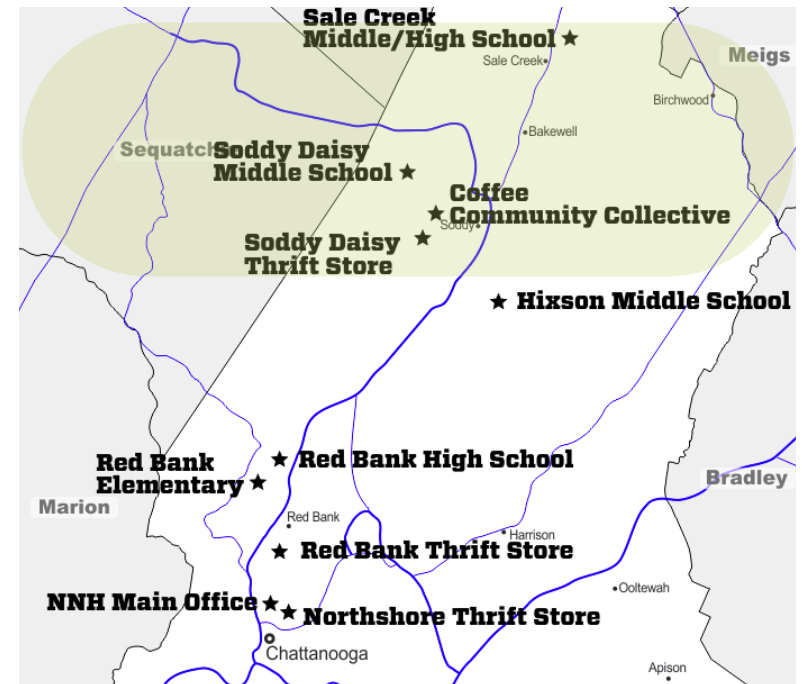

Map of NNH locations

Get Involved!

How can you support this work?

- Donate to our Good Neighbor Fund (scan QR code to give)
- Become a daily or weekly customer of the Coffee Community Collective
- Volunteer at one of our local spaces
- Donate to our Soddy Daisy Thrift Store

nnhouse.org | 423-605-2892